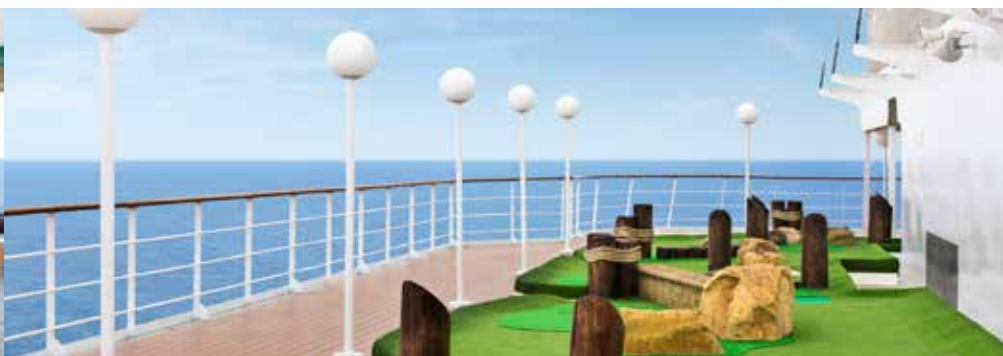

TECHNICAL CHARACTERISTICS OF THE SHIP

TECHNICAL CHARACTERISTICS OF THE SHIP	
GROSS TONNAGE	65.542
LENGTH / BEAM / HEIGHT	274,9 m / 28,8 m / 54 m
DECKS	13, included 9 for guests
LIFTS	9
VOLTAGE (IN CABIN)	110/220 volts
MAXIMUM SPEED	20,1 knots
STABILIZERS	Stabilized with 2 fins
NUMBER OF PASSENGERS	2.620
NUMBER OF CABINS	976, included 5 for guests with disabilities or reduced mobility
CREW MEMBERS	Approx. 780
POOLS	2, both with child-appropriate areas
WHIRLPOOLS	2 whirlpool baths

MINIGOLF