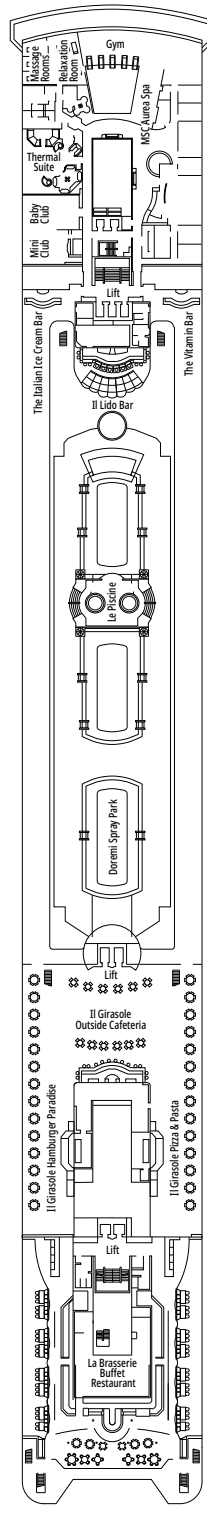

DECK 11
ACQUAMARINA