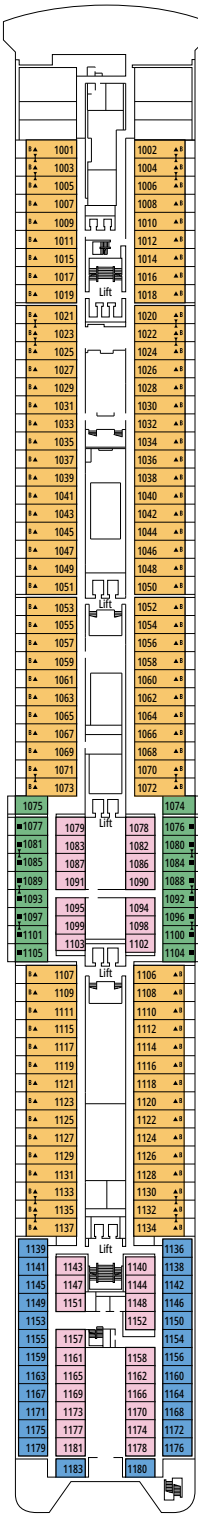

DECK 10
TORMALINA