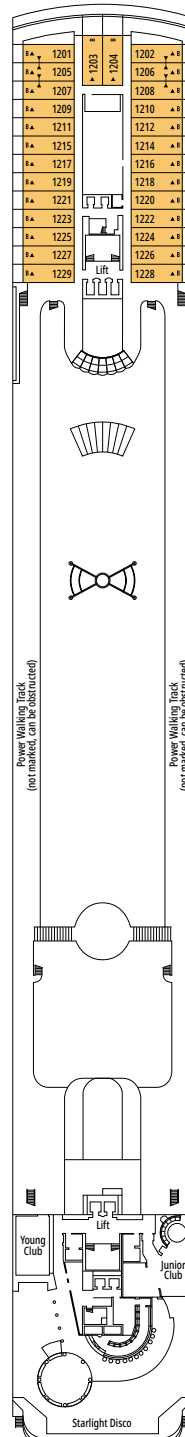

DECK 12
ZAFFIRO