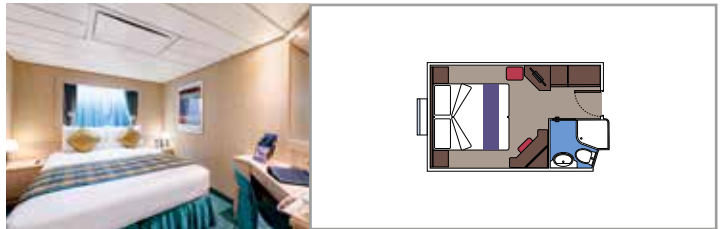

JUNIOR OCEAN VIEW WITH OBSTRUCTED VIEW

OO

≈13
7
2

The images are representative only. Size, layout and furniture may vary (within the same cabin category).

Cabin size (m²)

Balcony size (m²)

Deck location

Accommodating up to