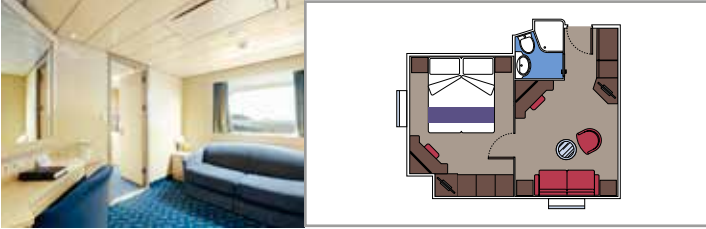

OCEAN VIEW

INCLUDED FACILITIES

- Window with sea view
- Relaxing armchair
- Comfortable double or single beds (on request)
- Bathroom with shower, vanity area with hairdryer
- Interactive TV, telephone, safe, minibar and air conditioning
- Wifi connection available (for a fee)

PREMIUM OCEAN VIEW

OL1

≈22
9
4

› Low deck location