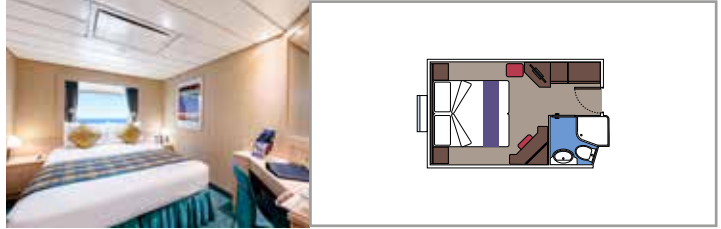

JUNIOR OCEAN VIEW

OM2

≈13
9-10
4

› Medium deck location