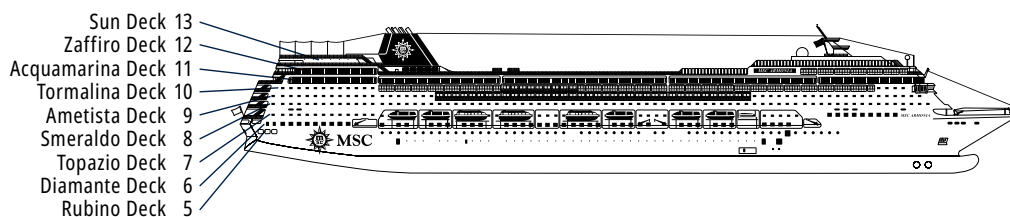

MSC ARMONIA

TECHNICAL CHARACTERISTICS OF THE SHIP

DOREMI SPRAY PARK

TECHNICAL CHARACTERISTICS OF THE SHIP	
GROSS TONNAGE	65.542
LENGTH / BEAM / HEIGHT	274,9 m / 28,8 m / 54 m
DECKS	13, included 9 for guests
LIFTS	9
VOLTAGE (IN CABIN)	110/220 volts
MAXIMUM SPEED	20,1 knots
STABILIZERS	Stabilized with 2 fins
NUMBER OF PASSENGERS	2.620
NUMBER OF CABINS	976, included 5 for guests with disabilities or reduced mobility
CREW MEMBERS	Approx. 780
POOLS	2, both with child-appropriate areas
WHIRLPOOLS	2 whirlpool baths